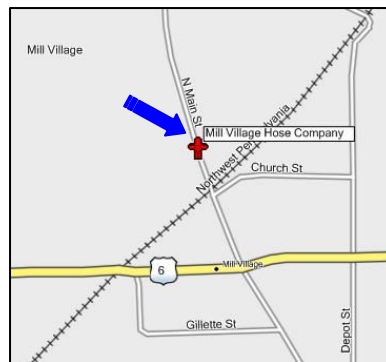

First Bike Out ... 11:00 AM   Last Bike In... 3:00 PM

Contact: Don Weaver : 814-476-7906, 814-460-4720(cell)

Email: dcxweaver@gmail.com or visit: www.pa-g.org